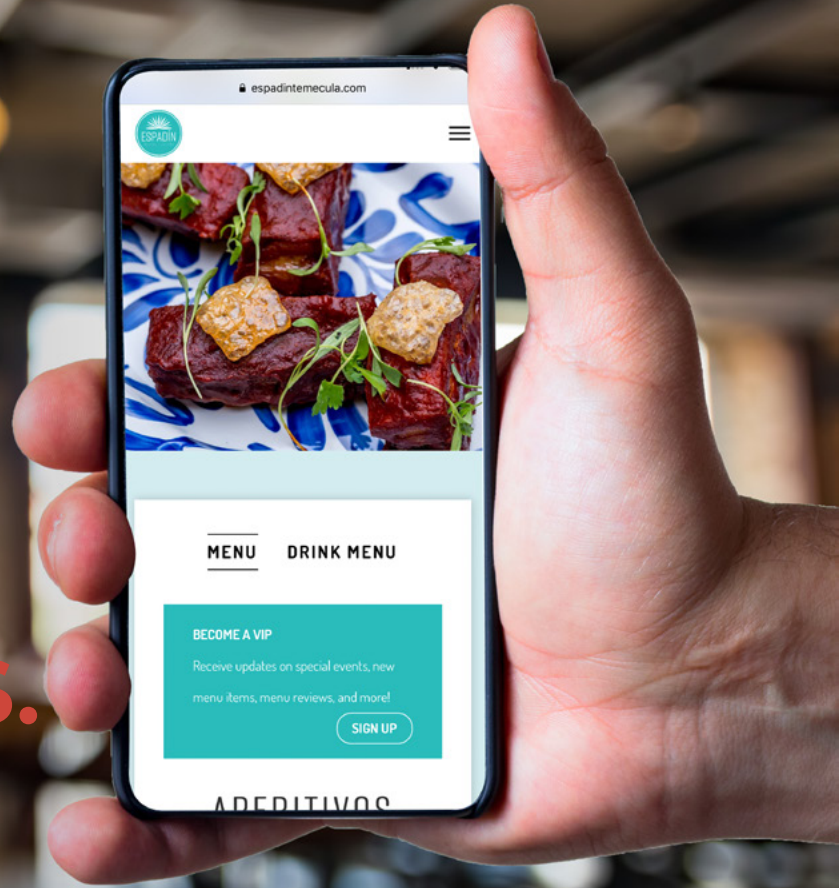

# SIMPLE. FAST. POWERFUL. YOUR **NEW** SITE IS READY.

MAKE YOUR MENU A  
CONVERSION ENGINE

**WE BUILD IT.  
WE KEEP IT  
MODERN.  
YOU GET  
30% MORE  
FREE VISITORS.**

Our team has built websites used by **millions** of visitors monthly. Put that expertise to work for you and enjoy the benefits of a site that stays fast and modern.